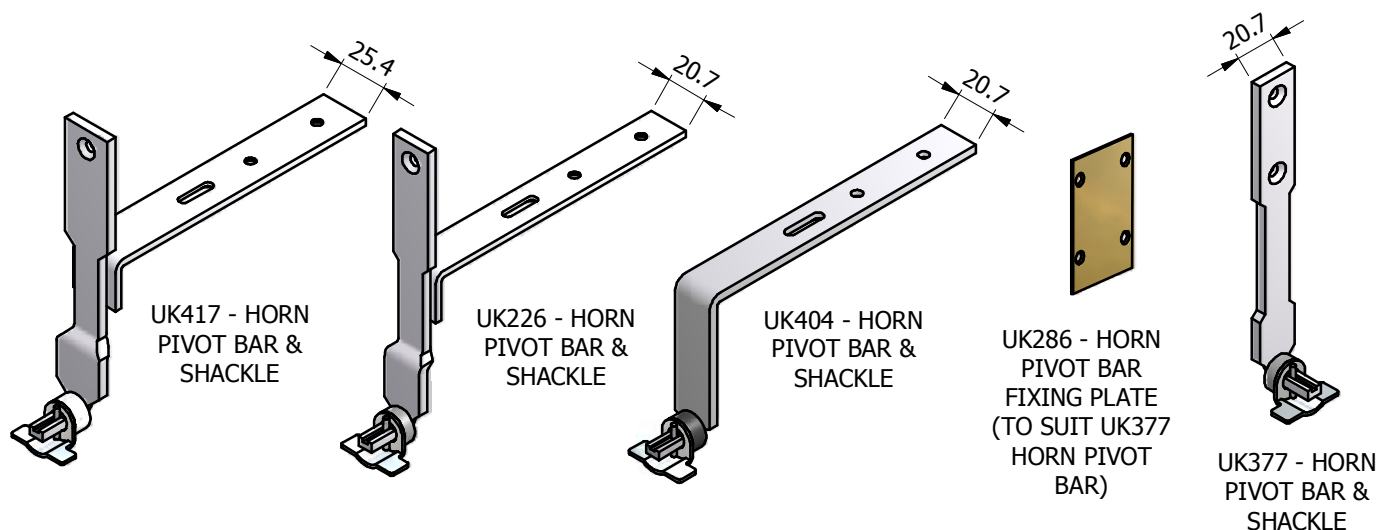

CALDWELL

SOLUTIONS THAT SET NEW STANDARDS

Telephone 024 7643 7900

STANDARD PIVOT BAR & SHACKLE MATRIX

WINDOW SYSTEM	UPPER SASH PIVOT BARS		LOWER SASH PIVOT BARS	SHACKLE
	NO HORNS	WITH HORNS (INC. SHACKLE)		
ALCOA SYSTEM 80	UK123 & UK252	X	UK123 & UK252	UK220
DECEUNINCK	UK147	X	UK147	UK216
LB PLASTICS	UK166	X	UK166	UK217
MARSHALL TUFFLEX	UK175	X	UK175	UK216
PLUS PLAN	UK122	X	UK122	UK217
REHAU 719	UK147	X	UK147	UK217
REHAU HERITAGE MK1	UK147	X	UK147	UK217
REHAU HERITAGE MK2	UK147	X	UK147	UK217
SPECTUS RENAISSANCE	UK147	X	UK147	UK216
TIMB-A-TILT	UK166	X	UK166	UK216
VEKA MATRIX	UK122	X	UK122	UK217
WHS HALO	UK147	X	UK147	UK216