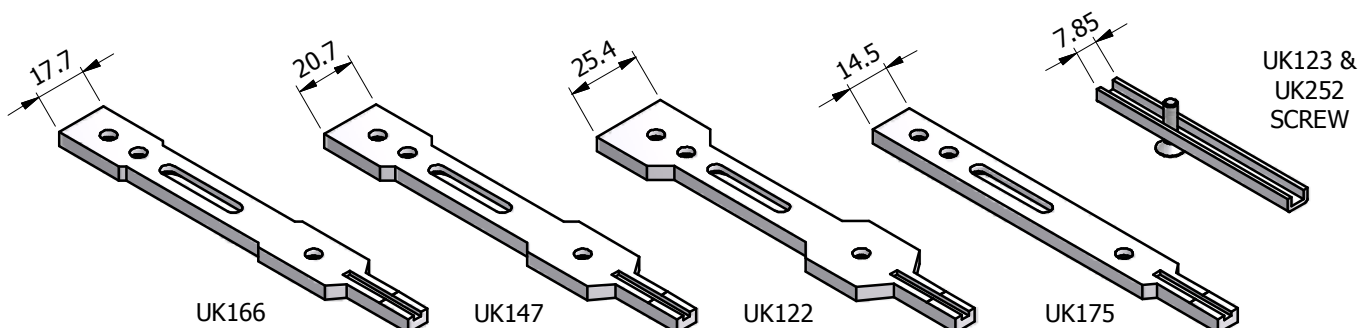

CALDWELL

SOLUTIONS THAT SET NEW STANDARDS

Telephone 024 7643 7900

STANDARD PIVOT BAR & SHACKLE MATRIX

WINDOW SYSTEM	UPPER SASH PIVOT BARS		LOWER SASH PIVOT BARS	SHACKLE
	NO HORNS	WITH HORNS (INC. SHACKLE)		
ALCOA SYSTEM 80	UK123 & UK252	X	UK123 & UK252	UK220
DECEUNINCK	UK147	X	UK147	UK216
LB PLASTICS	UK166	X	UK166	UK217
MARSHALL TUFFLEX	UK175	X	UK175	UK216
PLUS PLAN	UK122	X	UK122	UK217
REHAU 719	UK147	X	UK147	UK217
REHAU HERITAGE MK1	UK147	X	UK147	UK217
REHAU HERITAGE MK2	UK147	X	UK147	UK217
SPECTUS RENAISSANCE	UK147	X	UK147	UK216
TIMB-A-TILT	UK166	X	UK166	UK216
VEKA MATRIX	UK122	X	UK122	UK217
WHS HALO	UK147	X	UK147	UK216