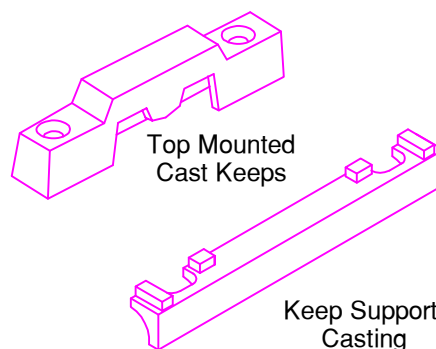

CALDWELL

SOLUTIONS THAT SET NEW STANDARDS

Telephone 024 7643 7900
Sash Lock Keep Matrix

Window System	Single Stage Pressed Steel Keeps						Double Stage Pressed Steel Keeps			Top Mounted Cast Keeps				Keep Support Castings		
	UK213	UK227	UK230	UK240	UK444	UK598	UK214	UK231	UK445	30459	40380	7545	9415	M00091	UK438	UK543
Alcoa System 80				✓												
Arden Kinward					✓			✓								
Clearview Aluminium										✓			✓			
Conventional Timber			✓				✓			✓						
Deceuninck			✓				✓			✓			✓			
Duration		✓														
Kawneer Alderly		✓														
LB Plastics					✓			✓		✓			✓			
Magnet Sliding Sash PLUS			✓				✓			✓						
Nordal Aluminium												✓				
Plus Plan					✓			✓								✓
Plastmo					✓			✓		✓			✓			
Rehau 719					✓			✓		✓			✓			
Rehau Heritage MK1					✓			✓		✓			✓		✓	
Rehau Heritage MK2	✓						✓			✓					✓	
Spectus					✓			✓		✓						
Timb-A-Tilt			✓					✓		✓						
Veka Matrix					✓			✓		✓			✓			
WHS Halo						✓	✓							✓		
Masterframe						✓	✓							✓		