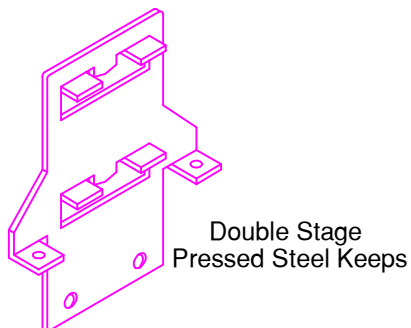

CALDWELL

SOLUTIONS THAT SET NEW STANDARDS

Telephone 024 7643 7900
Sash Lock Keep Matrix

Window System	Single Stage Pressed Steel Keeps						Double Stage Pressed Steel Keeps			Top Mounted Cast Keeps				Keep Support Castings		
	UK213	UK227	UK230	UK240	UK444	UK598	UK214	UK231	UK445	30459	40380	7545	9415	M00091	UK438	UK543
Alcoa System 80				✓												
Arden Kinward					✓			✓								
Clearview Aluminium										✓			✓			
Conventional Timber			✓				✓			✓						
Deceuninck			✓				✓			✓			✓			
Duration		✓														
Kawneer Alderly		✓														
LB Plastics					✓			✓		✓			✓			
Magnet Sliding Sash PLUS			✓				✓			✓						
Nordal Aluminium												✓				
Plus Plan					✓			✓								✓
Plastmo					✓			✓		✓			✓			
Rehau 719					✓			✓		✓			✓			
Rehau Heritage MK1					✓			✓		✓			✓		✓	
Rehau Heritage MK2	✓						✓			✓					✓	
Spectus					✓			✓		✓						
Timb-A-Tilt			✓					✓		✓						
Veka Matrix					✓			✓		✓			✓			
WHS Halo						✓	✓							✓		
Masterframe						✓	✓							✓		