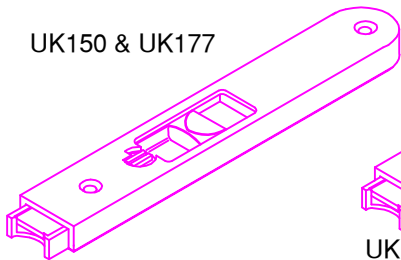

## Tilt Latch Matrix

UK150 & UK177

UK144

UK143

UK472L & UK472R

Window System	UK144	UK150	UK177	UK472L & UK472R	UK143 & UK154	UK448
Arden Kinward		✓				✓
Deceuninck	✓					
LB Plastics	✓					
Magnet Sliding Sash PLUS			✓			
Plus Plan		✓				
Plastmo	✓			✓		
Rehau 719	✓					
Rehau Heritage MK1	✓			✓		
Rehau Heritage MK2				✓		
Spectus Renaissance				✓		
Timb-A-Tilt		✓		✓		
Veka Matrix					✓	
WHS Halo				✓		
WHS Halo (Masterframe)				✓		