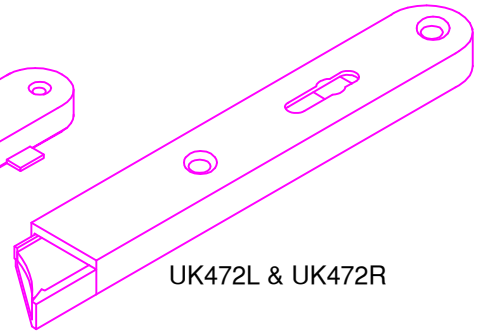

## Tilt Latch Matrix

UK150 & UK177

UK144

UK143

UK472L & UK472R

Window System	UK144	UK150	UK177	UK472L & UK472R	UK143 & UK154	UK448
Arden Kinward		✓				✓
Deceuninck	✓					
LB Plastics	✓					
Magnet Sliding Sash PLUS			✓			
Plus Plan		✓				
Plastmo	✓			✓		
Rehau 719	✓					
Rehau Heritage MK1	✓			✓		
Rehau Heritage MK2				✓		
Spectus Renaissance				✓		
Timb-A-Tilt		✓		✓		
Veka Matrix					✓	
WHS Halo				✓		
WHS Halo (Masterframe)				✓		

UK448

UK154  
COVER

All of the information shown on this data sheet was correct at the time of issue. All information however is subject to change and therefore it is advisable to check with Caldwell Hardware to ensure that you have the latest issue level.