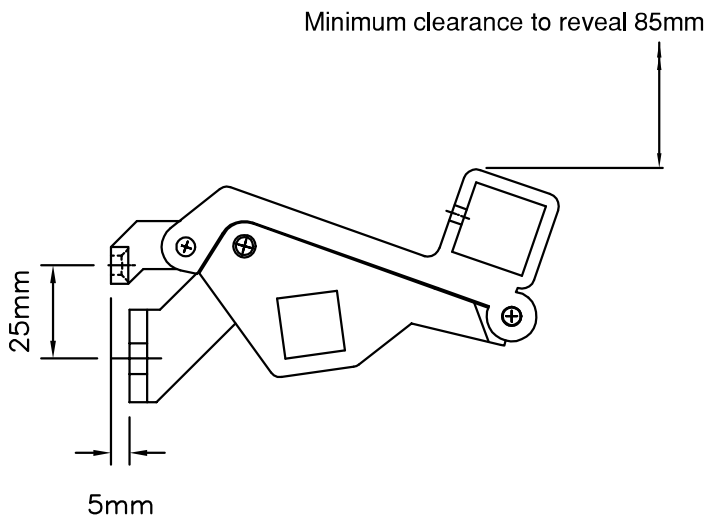

FOLDING OPENER
'Hopper' opener is suitable for bottom hung open in windows, clearance should be made for the upward movement when operating this type of opener.

MATERIAL
Extruded Aluminium

COLOURS
The standard finishes available are:-
silver anodise AA15 - ANSAT
white powder coat - HIPCAWHITE