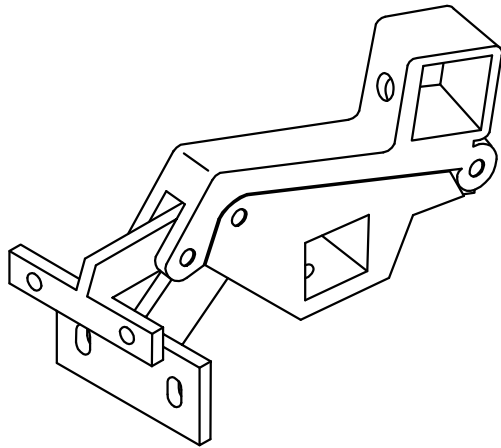

<b>CALDWELL SPECIALIST HARDWARE</b>		<b>CASEMENT</b>
<b>UNIVERSAL TYPE FOLDING OPENER</b>		

**FOLDING OPENER**  
 'Hopper' opener is suitable for bottom hung open in windows, clearance should be made for the upward movement when operating this type of opener.

**MATERIAL**  
 Extruded Aluminium

**COLOURS**  
 The standard finishes available are:-  
 silver anodise AA15 - ANSAT  
 white powder coat - HIPCAWHITE

Refer to Quick Reference Matrix for Universal folding opener references. DATASHT-00076.