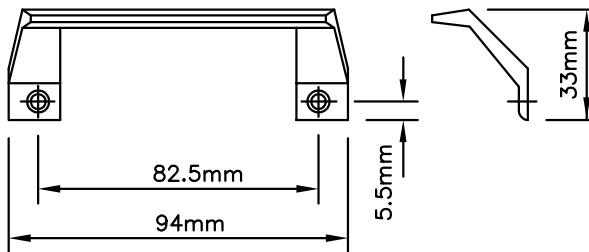

<b>CALDWELL SPECIALIST HARDWARE</b>		<b>SLIDING SASH</b>
<b>8790 SASH LIFT</b>		

**SASH LIFT**

Caldwell sash lifts provide easy opening and closing of sliding sash windows. While having a low profile appearance. They provide a positive grip to the sash for ease of operation.

**MATERIAL**

High Pressure Zinc Die casting

Other finishes are available on request subject to quantity.

Order code	Finish
8790W	WHITE P.C.
8790RIBCO	POLISHED GOLD
8790B	BLACK P.C.
8790BZ	BRONZE

All of the information shown on this data sheet was correct at the time of issue. All information however is subject to change and therefore it is advisable to check with Caldwell Hardware to ensure that you have the latest issue level.