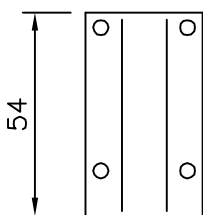

BALANCE BRACKETS (SIDE FIX)

BALANCE BRACKETS

Brackets to support vertical sliding sash windows.

To be used for non tilt sashes only.

MATERIAL

As stated.

N60-62 Mild Steel Plated
 N60-62N MS/Plated NYCLAD tip
 N54-62 Stainless Steel

Please Note:

Other bracket options are available.

For further information contact Technical Dept.

UK212 Mild Steel Plated

UK120 Mild Steel Plated

UK121 Mild Steel Plated

All of the information shown on this data sheet was correct at the time of issue. All information however is subject to change and therefore it is advisable to check with Caldwell Hardware to ensure that you have the latest issue level.