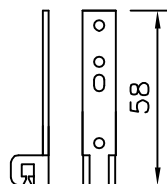

BALANCE BRACKETS (SIDE FIX)

BALANCE BRACKETS

Brackets to support vertical sliding sash windows.

To be used for non tilt sashes only.

MATERIAL

As stated.

N60-62 Mild Steel Plated
 N60-62N MS/Plated NYCLAD tip
 N54-62 Stainless Steel

Please Note:

Other bracket options are available.

For further information contact Technical Dept.

UK212 Mild Steel Plated

UK120 Mild Steel Plated

UK121 Mild Steel Plated

All of the information shown on this data sheet was correct at the time of issue. All information however is subject to change and therefore it is advisable to check with Caldwell Hardware to ensure that you have the latest issue level.