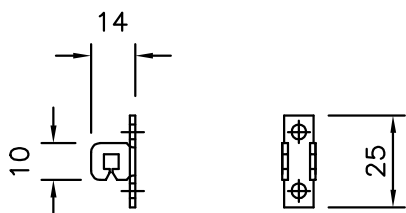

CALDWELL SPECIALIST HARDWARE		SLIDING SASH
BALANCE BRACKETS (SIDE FIX)		

BALANCE BRACKETS
Brackets to support vertical sliding sash windows.
To be used for non tilt sashes only.

MATERIAL
As stated.

N60-62 Mild Steel Plated
N60-62N MS/Plated NYCLAD tip
N54-62 Stainless Steel

Please Note:
Other bracket options are available.
For further information contact Technical Dept.

UK212 Mild Steel Plated

UK220 Mild Steel Plated

UK121 Mild Steel Plated

All of the information shown on this data sheet was correct at the time of issue.
All information however is subject to change and therefore it is advisable to check
with Caldwell Hardware to ensure that you have the latest issue level.