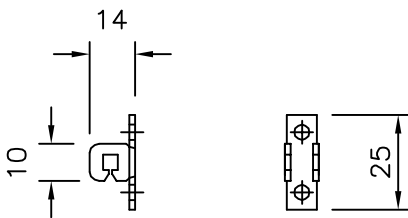

BALANCE BRACKETS (SIDE FIX)

BALANCE BRACKETS

Brackets to support vertical sliding sash windows.

To be used for non tilt sashes only.

MATERIAL

As stated.

N60-62 Mild Steel Plated
 N60-62N MS/Plated NYCLAD tip
 N54-62 Stainless Steel

Please Note:

Other bracket options are available.

For further information contact Technical Dept.

UK212 Mild Steel Plated

UK120 Mild Steel Plated

UK121 Mild Steel Plated

All of the information shown on this data sheet was correct at the time of issue. All information however is subject to change and therefore it is advisable to check with Caldwell Hardware to ensure that you have the latest issue level.