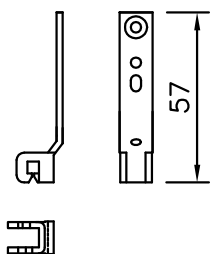

CALDWELL SPECIALIST HARDWARE		SLIDING SASH
BALANCE BRACKETS (SIDE FIX)		

BALANCE BRACKETS
Brackets to support vertical sliding sash windows.
To be used for non tilt sashes only.

MATERIAL
As stated.

N60-62 Mild Steel Plated
N60-62N MS/Plated NYCLAD tip
N54-62 Stainless Steel

Please Note:
Other bracket options are available.
For further information contact Technical Dept.

UK212 Mild Steel Plated

UK220 Mild Steel Plated

UK121 Mild Steel Plated

All of the information shown on this data sheet was correct at the time of issue.
All information however is subject to change and therefore it is advisable to check
with Caldwell Hardware to ensure that you have the latest issue level.