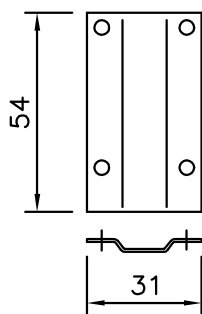

CALDWELL SPECIALIST HARDWARE		SLIDING SASH
BALANCE BRACKETS (SIDE FIX)		

BALANCE BRACKETS
Brackets to support vertical sliding sash windows.
To be used for non tilt sashes only.

MATERIAL
As stated.

N60-62 Mild Steel Plated
N60-62N MS/Plated NYCLAD tip
N54-62 Stainless Steel

Please Note:
Other bracket options are available.
For further information contact Technical Dept.

UK212 Mild Steel Plated

UK220 Mild Steel Plated

UK121 Mild Steel Plated

All of the information shown on this data sheet was correct at the time of issue.
All information however is subject to change and therefore it is advisable to check
with Caldwell Hardware to ensure that you have the latest issue level.