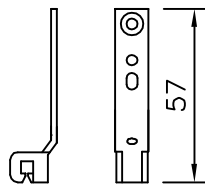

BALANCE BRACKETS (SIDE FIX)

BALANCE BRACKETS

Brackets to support vertical sliding sash windows.

To be used for non tilt sashes only.

MATERIAL

As stated.

N60-62 Mild Steel Plated
 N60-62N MS/Plated NYCLAD tip
 N54-62 Stainless Steel

Please Note:

Other bracket options are available.

For further information contact Technical Dept.

UK212 Mild Steel Plated

UK120 Mild Steel Plated

UK121 Mild Steel Plated

All of the information shown on this data sheet was correct at the time of issue. All information however is subject to change and therefore it is advisable to check with Caldwell Hardware to ensure that you have the latest issue level.