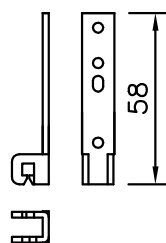

CALDWELL SPECIALIST HARDWARE		SLIDING SASH
BALANCE BRACKETS (SIDE FIX)		

BALANCE BRACKETS
Brackets to support vertical sliding sash windows.
To be used for non tilt sashes only.

MATERIAL
As stated.

N60-62 Mild Steel Plated
N60-62N MS/Plated NYCLAD tip
N54-62 Stainless Steel

Please Note:
Other bracket options are available.
For further information contact Technical Dept.

UK212 Mild Steel Plated

UK220 Mild Steel Plated

UK121 Mild Steel Plated

All of the information shown on this data sheet was correct at the time of issue.
All information however is subject to change and therefore it is advisable to check
with Caldwell Hardware to ensure that you have the latest issue level.