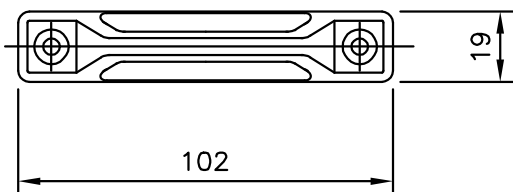

CALDWELL SPECIALIST HARDWARE		SLIDING SASH
7761 SASH LIFT		

SASH LIFT

Caldwell sash lifts provide easy opening and closing of sliding sash windows. The aesthetics are neat and low profile, but provide a very diverse range of applications, for example use by the elderly. Full grip model.

MATERIAL

High Pressure Zinc Die casting

Other finishes are available on request subject to quantity.

Order code	Finish
7761W	WHITE P.C.
7761RIBCO	POLISHED GOLD
7761B	BLACK P.C.
7761BZ	BRONZE P.C.
7761CH	POLISHED CHROME