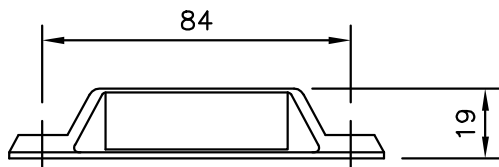

CALDWELL SPECIALIST HARDWARE		SLIDING SASH
7761 SASH LIFT		

SASH LIFT

Caldwell sash lifts provide easy opening and closing of sliding sash windows. The aesthetics are neat and low profile, but provide a very diverse range of applications, for example use by the elderly. Full grip model.

MATERIAL

High Pressure Zinc Die casting

Other finishes are available on request subject to quantity.

Order code	Finish
7761W	WHITE P.C.
7761RIBCO	POLISHED GOLD
7761B	BLACK P.C.
7761BZ	BRONZE P.C.
7761CH	POLISHED CHROME