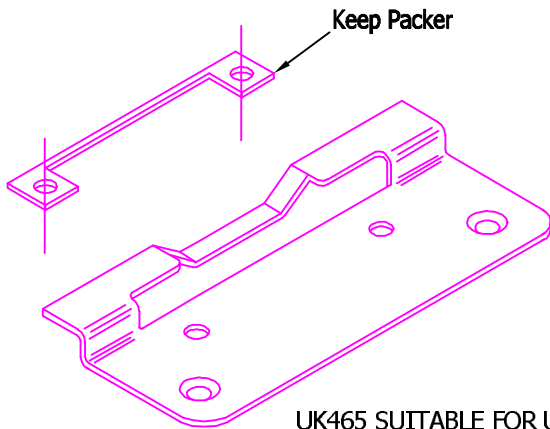

CALDWELL SPECIALIST HARDWARE

SLIDING SASH

SASH LOCK PLATE

UK465 SUITABLE FOR USE WITH 9400 & 9600 SASH LOCKS.

UK466 SUITABLE FOR USE WITH KL800 & NL800 SASH LOCKS.

UK439 KEEP PACKER (SUPPLIED WITH SASH LOCK PLATE)

SASH LOCK PLATE

This innovative device provides improved security, without compromising the aesthetics of the window. An interlocking embrace combines the sash lock and keep.

MATERIAL

Plate:- Stainless steel
Packer:- Nylon

Note

Plate can not be used if projecting horizontal Georgian bars are fitted to the inside face of the top sash.

PLATE SHOWN WITH SASH LOCK FITTED TO WINDOW SECTION.

Other finishes are available on request subject to quantity.