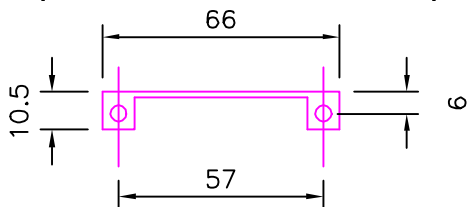

CALDWELL SPECIALIST HARDWARE

SLIDING SASH

SASH LOCK PLATE

UK465 SUITABLE FOR USE WITH 9400 & 9600 SASH LOCKS.

UK466 SUITABLE FOR USE WITH KL800 & NL800 SASH LOCKS.

UK439 KEEP PACKER (SUPPLIED WITH SASH LOCK PLATE)

SASH LOCK PLATE

This innovative device provides improved security, without compromising the aesthetics of the window. An interlocking embrace combines the sash lock and keep.

MATERIAL

Plate:- Stainless steel
Packer:- Nylon

Note

Plate can not be used if projecting horizontal Georgian bars are fitted to the inside face of the top sash.

PLATE SHOWN WITH SASH LOCK FITTED TO WINDOW SECTION.

Other finishes are available on request subject to quantity.