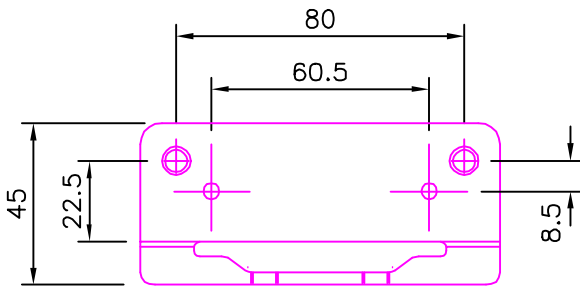

CALDWELL SPECIALIST HARDWARE

SLIDING SASH

SASH LOCK PLATE

UK465 SUITABLE FOR USE WITH 9400 & 9600 SASH LOCKS.

UK466 SUITABLE FOR USE WITH KL800 & NL800 SASH LOCKS.

UK439 KEEP PACKER (SUPPLIED WITH SASH LOCK PLATE)

SASH LOCK PLATE

This innovative device provides improved security, without compromising the aesthetics of the window. An interlocking embrace combines the sash lock and keep.

MATERIAL

Plate:- Stainless steel
Packer:- Nylon

Note

Plate can not be used if projecting horizontal Georgian bars are fitted to the inside face of the top sash.

PLATE SHOWN WITH SASH LOCK FITTED TO WINDOW SECTION.

Other finishes are available on request subject to quantity.

Order code	Finish
UK465W	WHITE P.C.
UK466W	WHITE P.C.

All of the information shown on this data sheet was correct at the time of issue. All information however is subject to change and therefore it is advisable to check with Caldwell Hardware to ensure that you have the latest issue level.