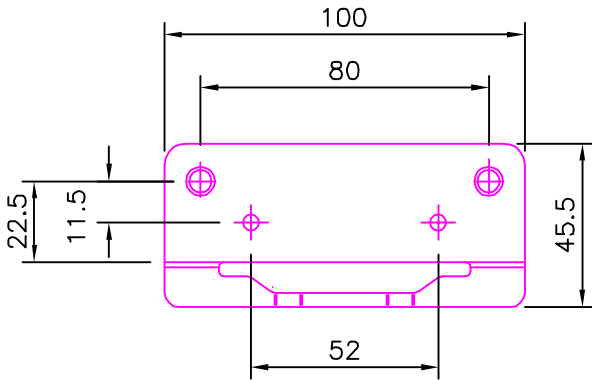

CALDWELL SPECIALIST HARDWARE

SLIDING SASH

SASH LOCK PLATE

UK465 SUITABLE FOR USE WITH 9400 & 9600 SASH LOCKS.

UK466 SUITABLE FOR USE WITH KL800 & NL800 SASH LOCKS.

UK439 KEEP PACKER (SUPPLIED WITH SASH LOCK PLATE)

SASH LOCK PLATE

This innovative device provides improved security, without compromising the aesthetics of the window. An interlocking embrace combines the sash lock and keep.

MATERIAL

Plate:- Stainless steel
Packer:- Nylon

Note

Plate can not be used if projecting horizontal Georgian bars are fitted to the inside face of the top sash.

PLATE SHOWN WITH SASH LOCK FITTED TO WINDOW SECTION.

Other finishes are available on request subject to quantity.