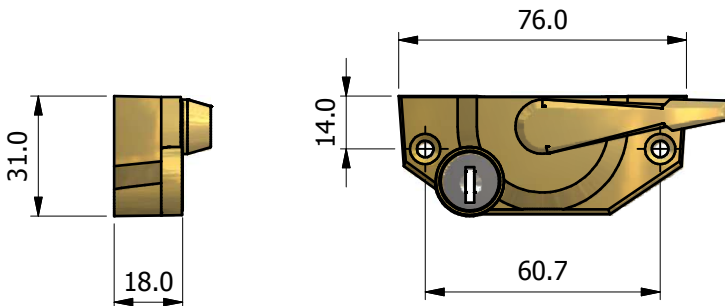

### KL800 SASH LOCK

KEY CYLINDER LOCKING FOR ADDED SECURITY.  
2 KEYS SUPPLIED WITH LOCK.  
CAM ACTION LEVER.

### NL800 SASH LOCK

NON LOCKABLE VARIANT.  
CAM ACTION LEVER.

MATERIAL:-

LOCK: ZINC PRESSURE DIE-CASTING