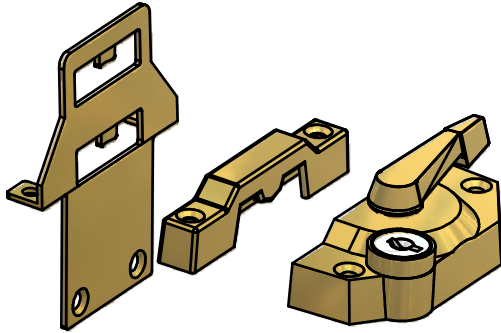

## KL800 SASH LOCK

### KL800 SASH LOCK

KEY CYLINDER LOCKING FOR ADDED SECURITY.  
2 KEYS SUPPLIED WITH LOCK.  
CAM ACTION LEVER.

### NL800 SASH LOCK

NON LOCKABLE VARIANT.  
CAM ACTION LEVER.

MATERIAL:-

LOCK: ZINC PRESSURE DIE-CASTING

### STANDARD KEEPS - SUPPLIED SEPARATELY

PART No. 30459

MATERIAL:-  
ZINC PRESSURE  
DIE-CASTING

PART No. VARIOUS

MATERIAL:-  
STEEL

SINGLE STAGE  
KEEPERS.  
DOUBLE STAGE  
KEEPERS WHICH  
ALLOW TRICKLE  
VENTILATION TO  
BUILDING  
REGULATIONS  
PART L.