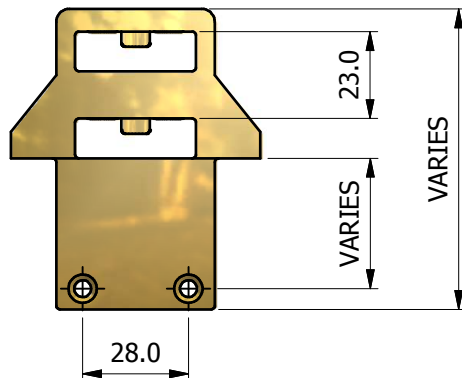

### STANDARD KEEPS - SUPPLIED SEPARATELY

PART No. 30459

MATERIAL:-  
ZINC PRESSURE  
DIE-CASTING

PART No. VARIOUS

MATERIAL:-  
STEEL

SINGLE STAGE  
KEEPERS.  
DOUBLE STAGE  
KEEPERS WHICH  
ALLOW TRICKLE  
VENTILATION TO  
BUILDING  
REGULATIONS  
PART L.