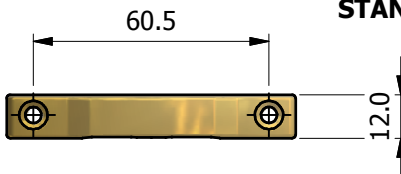

### NL800 SASH LOCK

NON LOCKABLE VARIANT.  
CAM ACTION LEVER.

MATERIAL:-

LOCK: ZINC PRESSURE DIE-CASTING

### STANDARD KEEPS - SUPPLIED SEPARATELY

PART No. 30459

MATERIAL:-  
ZINC PRESSURE  
DIE-CASTING

PART No. VARIOUS

MATERIAL:-  
STEEL

SINGLE STAGE  
KEEPERS.  
DOUBLE STAGE  
KEEPERS WHICH  
ALLOW TRICKLE  
VENTILATION TO  
BUILDING  
REGULATIONS  
PART L.