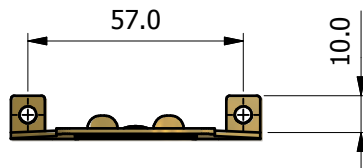

Telephone 024 7643 7900

KL800 SASH LOCK

KL800 SASH LOCK

KEY CYLINDER LOCKING FOR ADDED SECURITY.
2 KEYS SUPPLIED WITH LOCK.
CAM ACTION LEVER.

NL800 SASH LOCK

NON LOCKABLE VARIANT.
CAM ACTION LEVER.

MATERIAL:-

LOCK: ZINC PRESSURE DIE-CASTING

STANDARD KEEPS - SUPPLIED SEPARATELY

PART No. 30459

MATERIAL:-
ZINC PRESSURE
DIE-CASTING

PART No. VARIOUS

MATERIAL:-
STEEL

SINGLE STAGE
KEEPERS.
DOUBLE STAGE
KEEPERS WHICH
ALLOW TRICKLE
VENTILATION TO
BUILDING
REGULATIONS
PART L.

ORDER CODE	FINISH
KL800W	WHITE
KL800RIBCO	POLISHED GOLD
KL800CH	CHROME
KL800DG	DAWN GOLD
NL800W	WHITE
NL800RIBCO	POLISHED GOLD
NL800CH	CHROME
NL800DG	DAWN GOLD

OTHER FINISHES
AVAILABLE ON REQUEST
SUBJECT TO QUANTITY

All of the information shown on this data sheet was correct at the time of issue. All information however is subject to change and therefore it is advisable to check with Caldwell Hardware to ensure that you have the latest issue level.