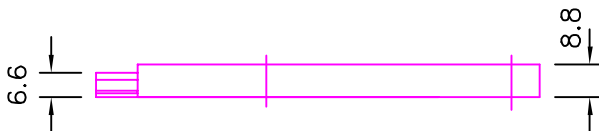

CALDWELL SPECIALIST HARDWARE

SLIDING SASH

TILT LATCH UK472

TILT LATCHES

Spring action Tilt Latch provides positive engagement of tilting sliding sash windows. The sloping protruding nose section allows automatic engagement with the frame without the need to retract the latch. Latches are handed LH & RH. Operating Knobs need to be ordered separately.

MATERIAL

Exterior grade Nylon 6

COLOURS

The standard colours available are:-
White, Brown, Black

OPERATING KNOB

Order code	Colour
UK472LW	WHITE
UK472RW	WHITE

All of the information shown on this data sheet was correct at the time of issue. All information however is subject to change and therefore it is advisable to check with Caldwell Hardware to ensure that you have the latest issue level.