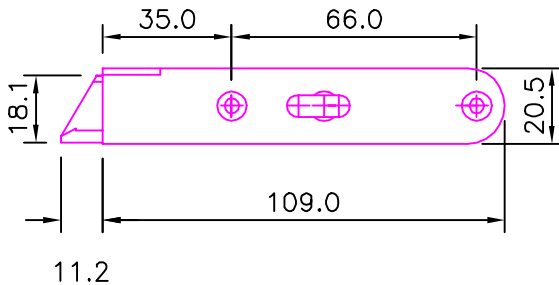

CALDWELL SPECIALIST HARDWARE

SLIDING SASH

TILT LATCH UK472

TILT LATCHES

Spring action Tilt Latch provides positive engagement of tilting sliding sash windows. The sloping protruding nose section allows automatic engagement with the frame without the need to retract the latch. Latches are handed LH & RH. Operating Knobs need to be ordered separately.

MATERIAL

Exterior grade Nylon 6

COLOURS

The standard colours available are:-
White, Brown, Black

OPERATING KNOB

Order code	Colour
UK472LW	WHITE
UK472RW	WHITE

All of the information shown on this data sheet was correct at the time of issue. All information however is subject to change and therefore it is advisable to check with Caldwell Hardware to ensure that you have the latest issue level.