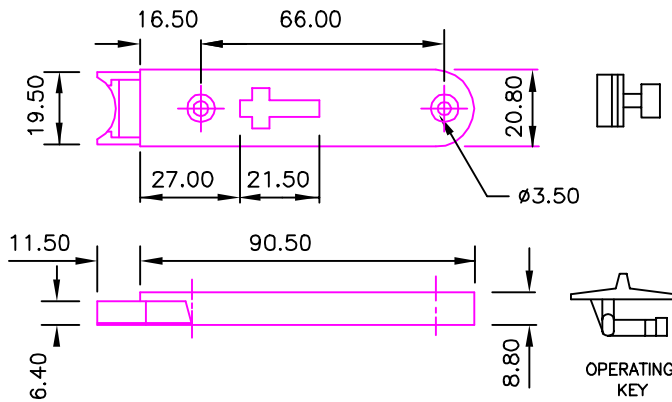

CALDWELL SPECIALIST HARDWARE

SLIDING SASH

TILT LATCHES UK143 & UK144

TILT LATCHES

Spring action Tilt Latch provides positive engagement of tilting sliding sash windows. Complete with purpose designed operating key. UK144 has additional side legs to slide into profiles for added fit.

Part No UK144

MATERIAL

Exterior grade Nylon 6

COLOURS

The standard colours available are:-
White, Brown, Black

Part No UK143

Order code	Colour
UK143W	WHITE
UK144W	WHITE
UK144B	BROWN
UK144BL	BLACK

All of the information shown on this data sheet was correct at the time of issue. All information however is subject to change and therefore it is advisable to check with Caldwell Hardware to ensure that you have the latest issue level.