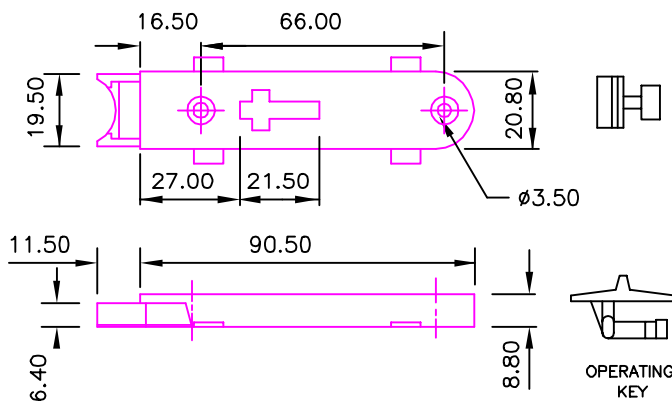

CALDWELL SPECIALIST HARDWARE

SLIDING SASH

TILT LATCHES UK143 & UK144

TILT LATCHES

Spring action Tilt Latch provides positive engagement of tilting sliding sash windows. Complete with purpose designed operating key. UK144 has additional side legs to slide into profiles for added fit.

Part No UK144

MATERIAL

Exterior grade Nylon 6

COLOURS

The standard colours available are:-
White, Brown, Black

Part No UK143

Order code	Colour
UK143W	WHITE
UK144W	WHITE
UK144B	BROWN
UK144BL	BLACK

All of the information shown on this data sheet was correct at the time of issue. All information however is subject to change and therefore it is advisable to check with Caldwell Hardware to ensure that you have the latest issue level.