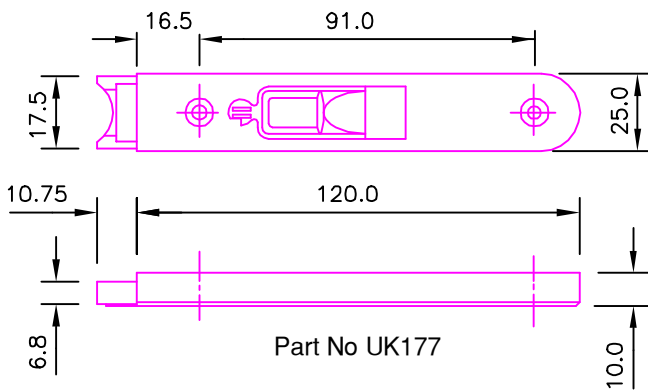

CALDWELL SPECIALIST HARDWARE

SLIDING SASH

TILT LATCHES UK150 & UK177

TILT LATCHES

Spring action Tilt Latch provides positive engagement of tilting sliding sash windows. Finger pull incorporated i.e no need for a separate knob.

MATERIAL

Exterior grade Nylon 6

COLOURS

The standard colours available are:-
WHITE, BROWN, BLACK

Order code	Finish
UK150W	WHITE
UK150B	BROWN
UK150BL	BLACK
UK177W	WHITE
UK177B	BROWN

All of the information shown on this data sheet was correct at the time of issue. All information however is subject to change and therefore it is advisable to check with Caldwell Hardware to ensure that you have the latest issue level.