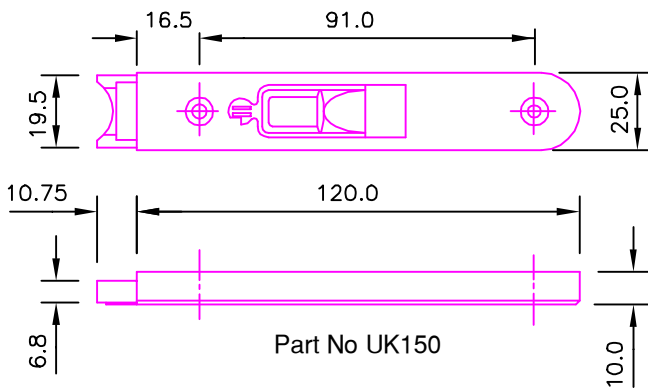

CALDWELL SPECIALIST HARDWARE

SLIDING SASH

TILT LATCHES UK150 & UK177

TILT LATCHES

Spring action Tilt Latch provides positive engagement of tilting sliding sash windows. Finger pull incorporated i.e no need for a separate knob.

MATERIAL

Exterior grade Nylon 6

COLOURS

The standard colours available are:-
WHITE, BROWN, BLACK

Order code	Finish
UK150W	WHITE
UK150B	BROWN
UK150BL	BLACK
UK177W	WHITE
UK177B	BROWN

All of the information shown on this data sheet was correct at the time of issue. All information however is subject to change and therefore it is advisable to check with Caldwell Hardware to ensure that you have the latest issue level.