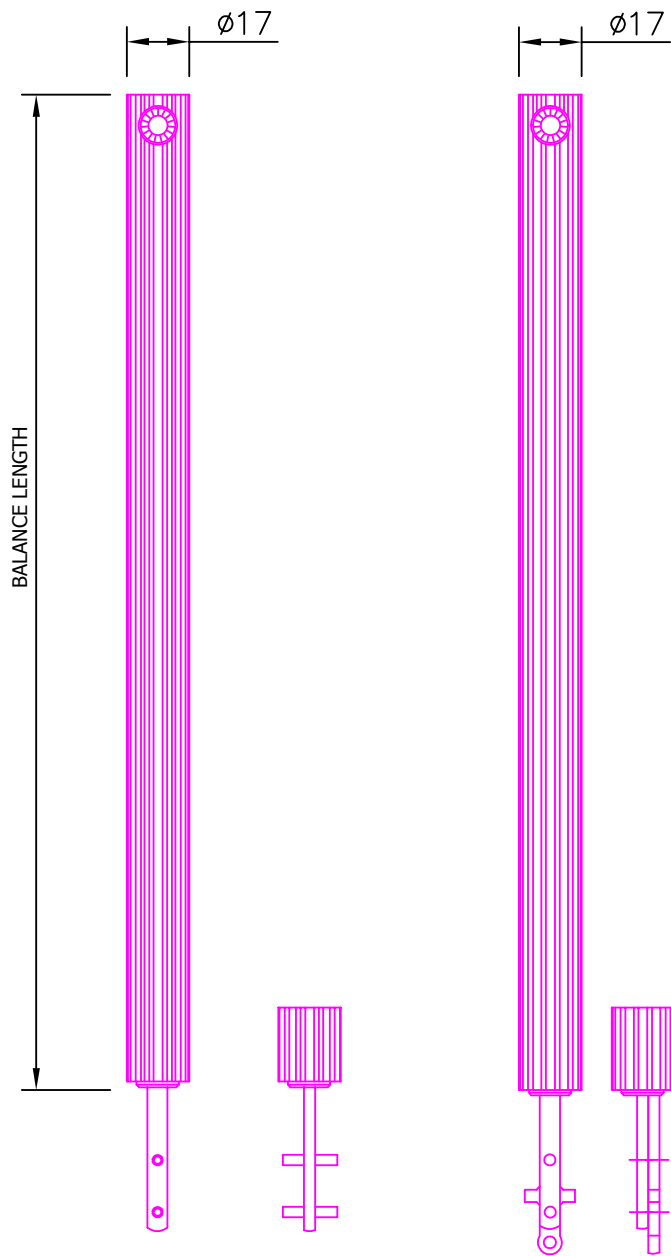

CALDWELL SPECIALIST HARDWARE	SLIDING SASH
ULTRALIFT BALANCES	

ULTRALIFT BALANCE

A pre-tensioned double sprung balance with the ability to be adjusted on site. Available from 292mm(No.11) to 1257mm(No.49) in 25.4mm increments.

BALANCE EXTENSION

Option 1 Tilt balance- 2 x Balance length - 38mm (From the top of the balance to the end of the spiral rod).

Option 2 Non-Tilt balance - 2 x Balance length -38mm (From the top of the balance to the end of the cruciform bracket).

SASH WEIGHT CAPACITY

4.5kg - 27kg.
with + or - 1kg adjustment

MATERIAL

Tube: Rigid PVC-U

COLOURS

Available in grey, brown or white tubes.

OPTION '1'

2 Pins for tilt in sash.
Standard component.

OPTION '2'

For non-tilt sash.
Add cruciform bracket UK201

All of the information shown on this data sheet was correct at the time of issue. All information however is subject to change and therefore it is advisable to check with Caldwell Hardware to ensure that you have the latest issue level.