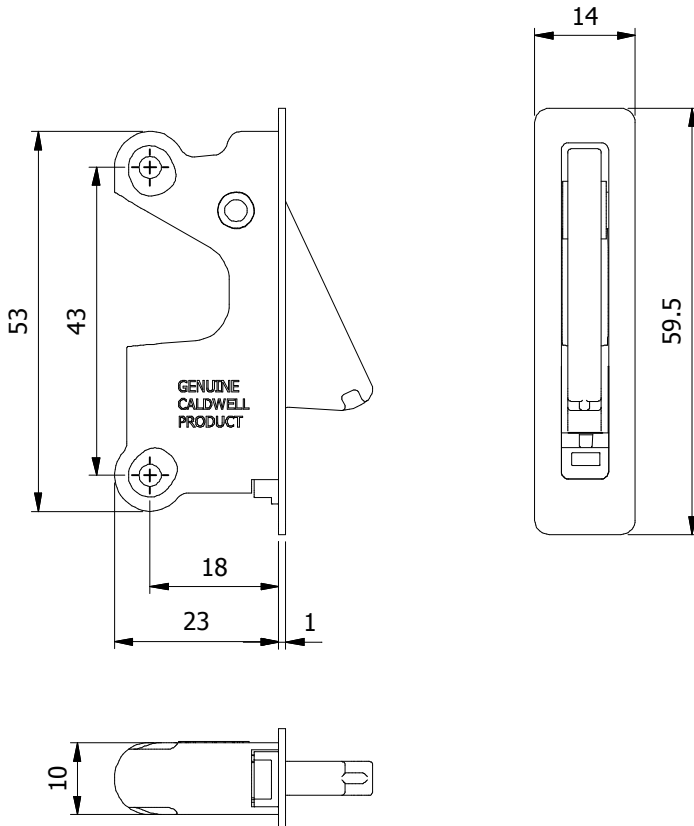

They are discreet in appearance and location, and offer enhanced security for a wide variety of profiles.

The spring loaded tongue is lockable in both the flush and projecting positions.

THIS PRODUCT IS KEY OPERATED. THE KEY SHOULD BE INSERTED INTO THE LATCH AND MOVED DOWNWARDS TO RELEASE THE TONGUE

MATERIAL

Body - Zinc pressure die casting.
 Tongue - Zinc Pressure die casting.
 Spring - Spring steel.
 Latch Operating Key - Black acetal.

ORDER CODE	FINISH
PE401NHIPCAWHITE	WHITE
PE401NDG	DAWN GOLD
PE401NCH	CHROME

IT IS RECOMMENDED THAT A RESTRICTOR IS FITTED TO BOTH SIDES OF THE SASH.

All of the information shown on this data sheet was correct at the time of issue. All information however is subject to change and therefore it is advisable to check with Caldwell Hardware to ensure that you have the latest issue level.