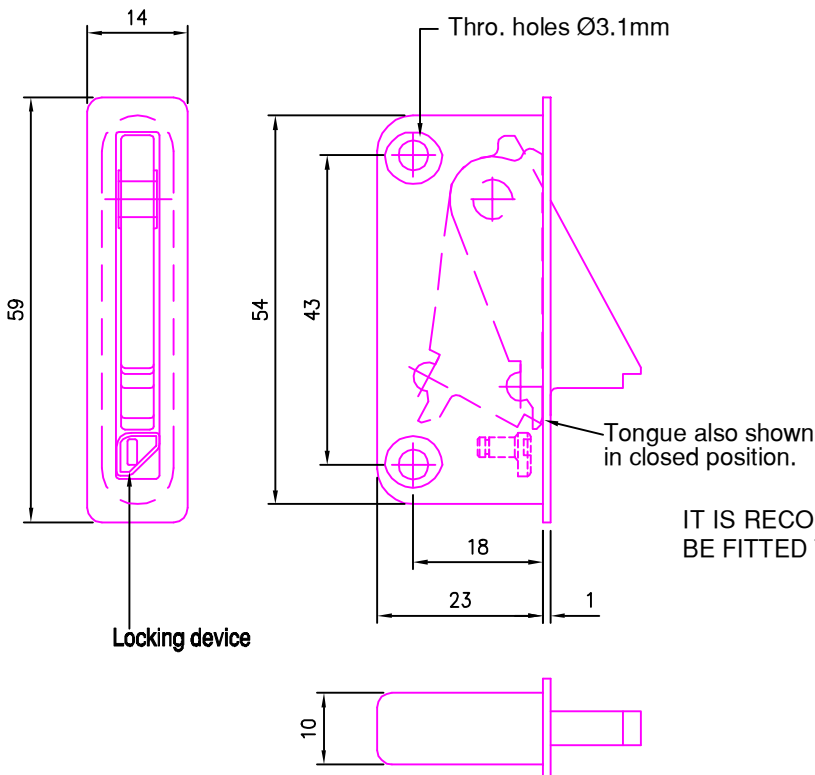

**CALDWELL SPECIALIST HARDWARE**

**SLIDING SASH**

**PE401 TRAVEL RESTRICTOR**

**TRAVEL LIMIT RESTRICTOR**

Caldwell limit restrictors provide a convenient, simple and cost effective option to restrict the amount of opening on sash windows.

They are discreet in appearance and location, and offer enhanced safety and security for a wide variety of profiles.

The spring loaded tongue is lockable in both the flush and projecting position.

**MATERIAL**

Body: Zinc pressure die-casting.  
Tongue: Zinc pressure die-casting.  
Spring: Spring steel.  
Latch operating key: Black Acetal

IT IS RECOMMENDED THAT A RESTRICTOR BE FITTED TO BOTH SIDES OF SASH.

Other finishes are available on request subject to quantity.