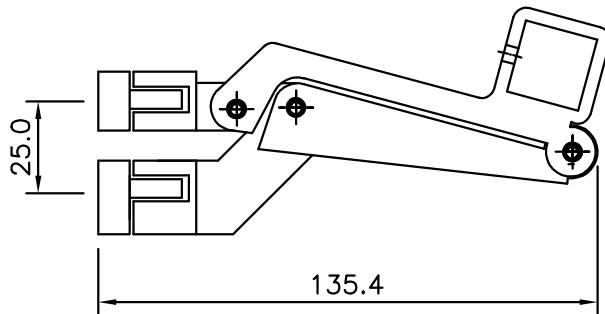

MATERIAL

Extruded Aluminium
BS1474.

COLOURS

The standard finishes available are:-
silver anodise AA15 - ANSAT
white powder coat - HIPCAWHITE

Refer to Quick Reference Matrix
for foldaside opener references.
DATASHT-00115

These are typical examples of order references
Alternative finishes are available, contact Technical Dept.

Product ref	Hand	Finish
11205F	L	ANSAT
11305F	L	ANSAT

All of the information shown on this data sheet was correct at the time of issue.
All information however is subject to change and therefore it is advisable to check
with Caldwell Hardware to ensure that you have the latest issue level.