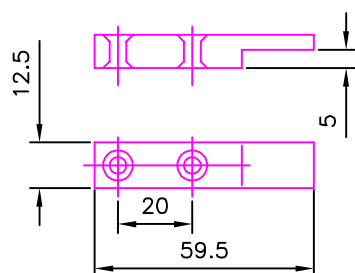

**CALDWELL SPECIALIST HARDWARE**

**SLIDING SASH**

**202 TRAVEL RESTRICTOR**

RIGHT HAND OPTION SHOWN

**LIMIT RESTRICTOR**

Safety position to 100mm opening with spring loaded re-engagement. Available with a locking feature for enhanced child safety. Can be fitted to both vertical and horizontal sliding windows. Available in left or right hand options.

**MATERIAL**

Body:- Extruded aluminium to BS1474.  
 Tongue:- Extruded aluminium to BS1474.  
 Locking screw and pins:- Stainless steel  
 Spring:- Spring steel

**STANDARD KEEPS SUPPLIED SEPARATELY**

Part No 20232  
 For 2 - 5mm  
 Stepped sections  
 Also flush sections

Part No 20262  
 For 9- 12mm  
 Stepped sections  
 Particularly suitable for PVCu

**MATERIAL**

Keep: Extruded aluminium to BS1474.

Other finishes are available on request subject to quantity.

Order code	Finish
202LANSAT	SATIN ANODISED
202RANSAT	SATIN ANODISED
202LHIPCAWHITE	WHITE P.C.
202RHIPCAWHITE	WHITE P.C.
20232ANSAT	SATIN ANODISED
20232HIPCAWHITE	WHITE P.C.
20262ANSAT	SATIN ANODISED
20262HIPCAWHITE	WHITE P.C.