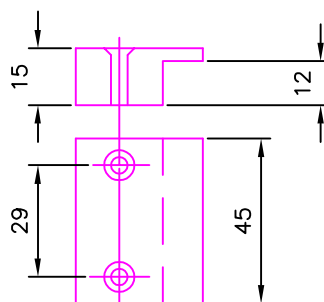

**CALDWELL SPECIALIST HARDWARE**

**SLIDING SASH**

**202 TRAVEL RESTRICTOR**

RIGHT HAND OPTION SHOWN

**LIMIT RESTRICTOR**

Safety position to 100mm opening with spring loaded re-engagement. Available with a locking feature for enhanced child safety. Can be fitted to both vertical and horizontal sliding windows. Available in left or right hand options.

**MATERIAL**

Body:- Extruded aluminium to BS1474.  
 Tongue:- Extruded aluminium to BS1474.  
 Locking screw and pins:- Stainless steel  
 Spring:- Spring steel

**STANDARD KEEPS SUPPLIED SEPARATELY**

Part No 20232  
 For 2 - 5mm  
 Stepped sections  
 Also flush sections

Part No 20262  
 For 9- 12mm  
 Stepped sections  
 Particularly suitable for PVCu

**MATERIAL**

Keep: Extruded aluminium to BS1474.

Other finishes are available on request subject to quantity.

Order code	Finish
202LANSAT	SATIN ANODISED
202RANSAT	SATIN ANODISED
202LHIPCAWHITE	WHITE P.C.
202RHIPCAWHITE	WHITE P.C.
20232ANSAT	SATIN ANODISED
20232HIPCAWHITE	WHITE P.C.
20262ANSAT	SATIN ANODISED
20262HIPCAWHITE	WHITE P.C.