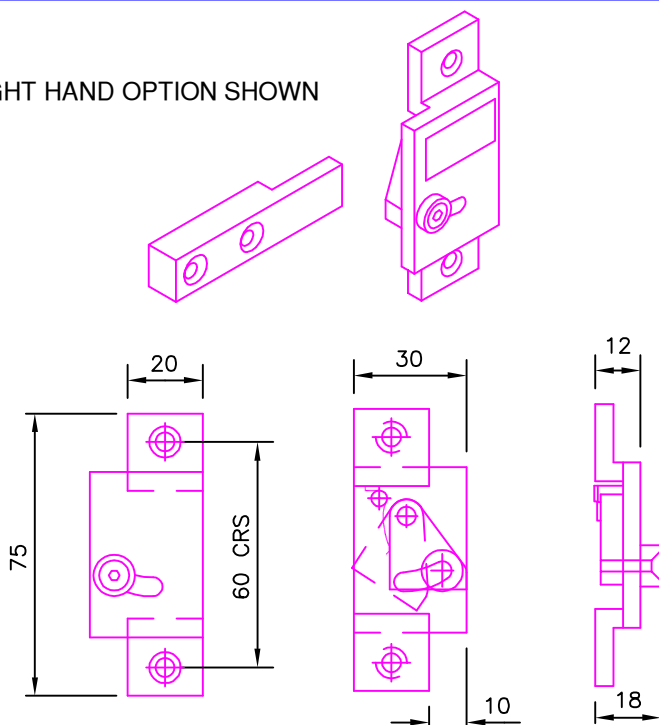

**CALDWELL SPECIALIST HARDWARE**

**SLIDING SASH**

**202 TRAVEL RESTRICTOR**

RIGHT HAND OPTION SHOWN

**LIMIT RESTRICTOR**

Safety position to 100mm opening with spring loaded re-engagement. Available with a locking feature for enhanced child safety. Can be fitted to both vertical and horizontal sliding windows. Available in left or right hand options.

**MATERIAL**

Body:- Extruded aluminium to BS1474.  
 Tongue:- Extruded aluminium to BS1474.  
 Locking screw and pins:- Stainless steel  
 Spring:- Spring steel

**STANDARD KEEPS SUPPLIED SEPARATELY**

Part No 20232  
 For 2 - 5mm  
 Stepped sections  
 Also flush sections

Part No 20262  
 For 9- 12mm  
 Stepped sections  
 Particularly suitable for PVCu

**MATERIAL**

Keep: Extruded aluminium to BS1474.

Other finishes are available on request subject to quantity.

Order code	Finish
202LANSAT	SATIN ANODISED
202RANSAT	SATIN ANODISED
202LHIPCAWHITE	WHITE P.C.
202RHIPCAWHITE	WHITE P.C.
20232ANSAT	SATIN ANODISED
20232HIPCAWHITE	WHITE P.C.
20262ANSAT	SATIN ANODISED
20262HIPCAWHITE	WHITE P.C.