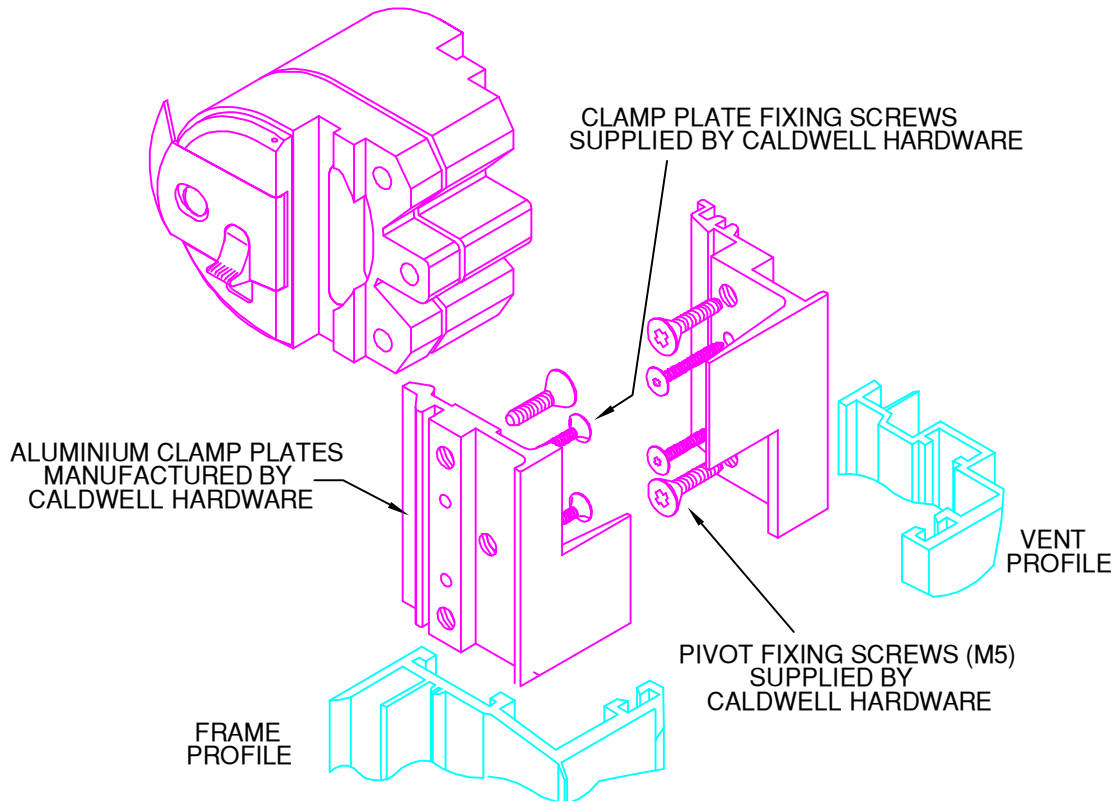

CALDWELL

SOLUTIONS THAT SET NEW STANDARDS

Telephone 024 76437900

3000 Pivot

NOTE: PE36922 (SHOWN AS R/H PIVOT SHOWN EXAMPLE ONLY)

All of the information shown on this data sheet was correct at the time of issue. All information however is subject to change and therefore it is advisable to check with Caldwell Hardware to ensure that you have the latest issue level.