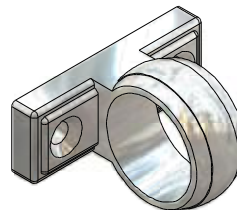

## Conventional Timber VS Accessories

9600 Locking (9114 Key)  
Key supplied separately

9400 Non-Locking  
Available in: black, bronze,  
gold, white or chrome.

UK230 Keeper  
Available in: bronze,  
gold, white or chrome.

UK231 Keeper  
With Night Vent  
Available in: bronze,  
gold, white or chrome.

7761 Sash Lift  
Available in: white,  
black, bronze, gold,  
ribco gold or chrome.

8790 Sash Lift  
Available in: white,  
black, bronze, ribco  
gold or chrome.

UK624 Sash Ring  
Available in: white,  
chrome or gold

UK745 Offset Sash Ring  
Available in: white,  
chrome or gold

KL800 Sash Lock  
Key supplied with lock  
Available in: gold, white or chrome.

30459 Keeper  
Available in: gold, white  
or chrome.

UK466 (for KL800 / NL800)  
UK465 (for 9600 / 9400)  
Sash Lock Plate  
Available in white

UK616 Sash Hook  
Available in: white,  
chrome or gold

Tensioning Tool  
WIRE-TEN

BB Tensioning Tool  
(One per order)