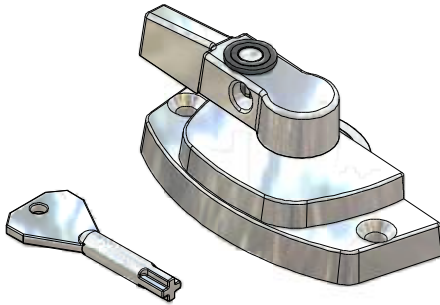

## Conventional Timber VS Accessories

9600 Locking (9114 Key)  
Key supplied separately

9400 Non-Locking  
Available in: black, bronze,  
gold, white or chrome.

UK230 Keeper  
Available in: bronze,  
gold, white or chrome.

UK231 Keeper  
With Night Vent  
Available in: bronze,  
gold, white or chrome.

7761 Sash Lift  
Available in: white,  
black, bronze, gold,  
ribco gold or chrome.

8790 Sash Lift  
Available in: white,  
black, bronze, ribco  
gold or chrome.

UK624 Sash Ring  
Available in: white,  
chrome or gold

UK745 Offset Sash Ring  
Available in: white,  
chrome or gold

KL800 Sash Lock  
Key supplied with lock  
Available in: gold, white or chrome.

30459 Keeper  
Available in: gold, white  
or chrome.

UK466 (for KL800 / NL800)  
UK465 (for 9600 / 9400)  
Sash Lock Plate  
Available in white

UK616 Sash Hook  
Available in: white,  
chrome or gold

Tensioning Tool  
WIRE-TEN

BB Tensioning Tool  
(One per order)