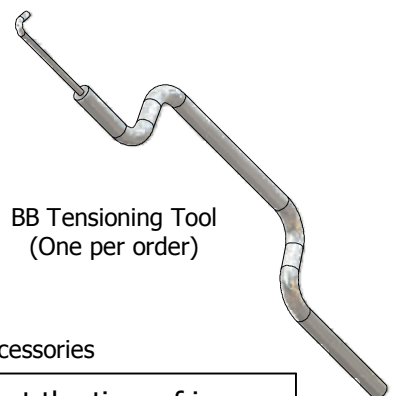

UK466 (for KL800 / NL800)  
UK465 (for 9600 / 9400)  
Sash Lock Plate  
Available in white

UK616 Sash Hook  
Available in: white,  
chrome or gold

Tensioning Tool  
WIRE-TEN

BB Tensioning Tool  
(One per order)