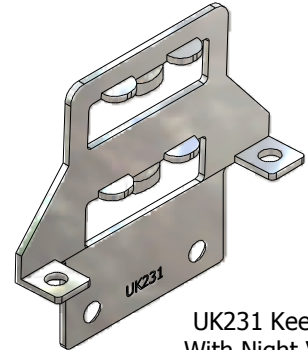

## Conventional Timber VS Accessories

9600 Locking (9114 Key)  
Key supplied separately

9400 Non-Locking  
Available in: black, bronze,  
gold, white or chrome.

UK230 Keeper  
Available in: bronze,  
gold, white or chrome.

UK231 Keeper  
With Night Vent  
Available in: bronze,  
gold, white or chrome.

7761 Sash Lift  
Available in: white,  
black, bronze, gold,  
ribco gold or chrome.

8790 Sash Lift  
Available in: white,  
black, bronze, ribco  
gold or chrome.

UK624 Sash Ring  
Available in: white,  
chrome or gold

UK745 Offset Sash Ring  
Available in: white,  
chrome or gold

KL800 Sash Lock  
Key supplied with lock  
Available in: gold, white or chrome.

30459 Keeper  
Available in: gold, white  
or chrome.

UK466 (for KL800 / NL800)  
UK465 (for 9600 / 9400)  
Sash Lock Plate  
Available in white

UK616 Sash Hook  
Available in: white,  
chrome or gold

Tensioning Tool  
WIRE-TEN

BB Tensioning Tool  
(One per order)