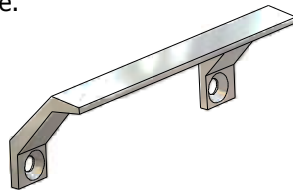

## Conventional Timber VS Accessories

9600 Locking (9114 Key)  
Key supplied separately

9400 Non-Locking  
Available in: black, bronze,  
gold, white or chrome.

UK230 Keeper  
Available in: bronze,  
gold, white or chrome.

UK231 Keeper  
With Night Vent  
Available in: bronze,  
gold, white or chrome.

7761 Sash Lift  
Available in: white,  
black, bronze, gold,  
ribco gold or chrome.

8790 Sash Lift  
Available in: white,  
black, bronze, ribco  
gold or chrome.

UK624 Sash Ring  
Available in: white,  
chrome or gold

UK745 Offset Sash Ring  
Available in: white,  
chrome or gold

KL800 Sash Lock  
Key supplied with lock  
Available in: gold, white or chrome.

30459 Keeper  
Available in: gold, white  
or chrome.

UK466 (for KL800 / NL800)  
UK465 (for 9600 / 9400)  
Sash Lock Plate  
Available in white

UK616 Sash Hook  
Available in: white,  
chrome or gold

Tensioning Tool  
WIRE-TEN

BB Tensioning Tool  
(One per order)