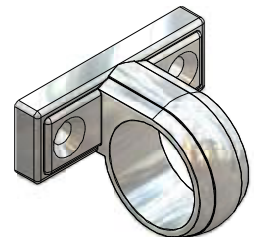

## Conventional Timber VS Accessories

9600 Locking (9114 Key)  
Key supplied separately

9400 Non-Locking  
Available in: black, bronze,  
gold, white or chrome.

UK230 Keeper  
Available in: bronze,  
gold, white or chrome.

UK231 Keeper  
With Night Vent  
Available in: bronze,  
gold, white or chrome.

7761 Sash Lift  
Available in: white,  
black, bronze, gold,  
ribco gold or chrome.

8790 Sash Lift  
Available in: white,  
black, bronze, ribco  
gold or chrome.

UK624 Sash Ring  
Available in: white,  
chrome or gold

UK745 Offset Sash Ring  
Available in: white,  
chrome or gold

KL800 Sash Lock  
Key supplied with lock  
Available in: gold, white or chrome.

30459 Keeper  
Available in: gold, white  
or chrome.

UK466 (for KL800 / NL800)  
UK465 (for 9600 / 9400)  
Sash Lock Plate  
Available in white

UK616 Sash Hook  
Available in: white,  
chrome or gold

Tensioning Tool  
WIRE-TEN

BB Tensioning Tool  
(One per order)