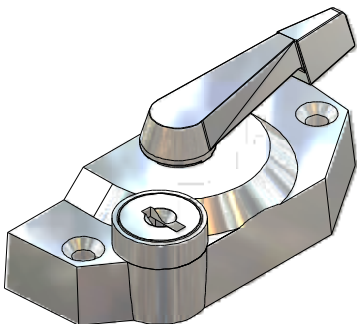

UK231 Keeper  
With Night Vent  
Available in: bronze,  
gold, white or chrome.

7761 Sash Lift  
Available in: white,  
black, bronze, gold,  
ribco gold or chrome.

8790 Sash Lift  
Available in: white,  
black, bronze, ribco  
gold or chrome.

UK624 Sash Ring  
Available in: white,  
chrome or gold

UK745 Offset Sash Ring  
Available in: white,  
chrome or gold

KL800 Sash Lock  
Key supplied with lock  
Available in: gold, white or chrome.

30459 Keeper  
Available in: gold, white  
or chrome.

UK466 (for KL800 / NL800)  
UK465 (for 9600 / 9400)  
Sash Lock Plate  
Available in white

UK616 Sash Hook  
Available in: white,  
chrome or gold

Tensioning Tool  
WIRE-TEN

BB Tensioning Tool  
(One per order)