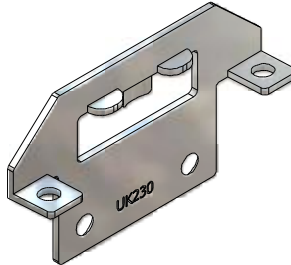

## Conventional Timber VS Accessories

9600 Locking (9114 Key)  
Key supplied separately

9400 Non-Locking  
Available in: black, bronze,  
gold, white or chrome.

UK230 Keeper  
Available in: bronze,  
gold, white or chrome.

UK231 Keeper  
With Night Vent  
Available in: bronze,  
gold, white or chrome.

7761 Sash Lift  
Available in: white,  
black, bronze, gold,  
ribco gold or chrome.

8790 Sash Lift  
Available in: white,  
black, bronze, ribco  
gold or chrome.

UK624 Sash Ring  
Available in: white,  
chrome or gold

UK745 Offset Sash Ring  
Available in: white,  
chrome or gold

KL800 Sash Lock  
Key supplied with lock  
Available in: gold, white or chrome.

30459 Keeper  
Available in: gold, white  
or chrome.

UK466 (for KL800 / NL800)  
UK465 (for 9600 / 9400)  
Sash Lock Plate  
Available in white

UK616 Sash Hook  
Available in: white,  
chrome or gold

Tensioning Tool  
WIRE-TEN

BB Tensioning Tool  
(One per order)