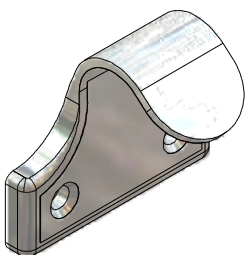

## Conventional Timber VS Accessories

9600 Locking (9114 Key)  
Key supplied separately

9400 Non-Locking  
Available in: black, bronze,  
gold, white or chrome.

UK230 Keeper  
Available in: bronze,  
gold, white or chrome.

UK231 Keeper  
With Night Vent  
Available in: bronze,  
gold, white or chrome.

7761 Sash Lift  
Available in: white,  
black, bronze, gold,  
ribco gold or chrome.

8790 Sash Lift  
Available in: white,  
black, bronze, ribco  
gold or chrome.

UK624 Sash Ring  
Available in: white,  
chrome or gold

UK745 Offset Sash Ring  
Available in: white,  
chrome or gold

KL800 Sash Lock  
Key supplied with lock  
Available in: gold, white or chrome.

30459 Keeper  
Available in: gold, white  
or chrome.

UK466 (for KL800 / NL800)  
UK465 (for 9600 / 9400)  
Sash Lock Plate  
Available in white

UK616 Sash Hook  
Available in: white,  
chrome or gold

Tensioning Tool  
WIRE-TEN

BB Tensioning Tool  
(One per order)