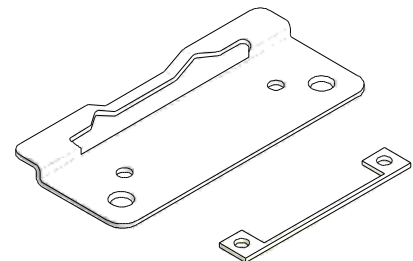

## Conventional Timber VS Accessories

9600 Locking (9114 Key)  
Key supplied separately

9400 Non-Locking  
Available in: black, bronze,  
gold, white or chrome.

UK230 Keeper  
Available in: bronze,  
gold, white or chrome.

UK231 Keeper  
With Night Vent  
Available in: bronze,  
gold, white or chrome.

7761 Sash Lift  
Available in: white,  
black, bronze, gold,  
ribco gold or chrome.

8790 Sash Lift  
Available in: white,  
black, bronze, ribco  
gold or chrome.

UK624 Sash Ring  
Available in: white,  
chrome or gold

UK745 Offset Sash Ring  
Available in: white,  
chrome or gold

KL800 Sash Lock  
Key supplied with lock  
Available in: gold, white or chrome.

30459 Keeper  
Available in: gold, white  
or chrome.

UK466 (for KL800 / NL800)  
UK465 (for 9600 / 9400)  
Sash Lock Plate  
Available in white

UK616 Sash Hook  
Available in: white,  
chrome or gold

Tensioning Tool  
WIRE-TEN

BB Tensioning Tool  
(One per order)