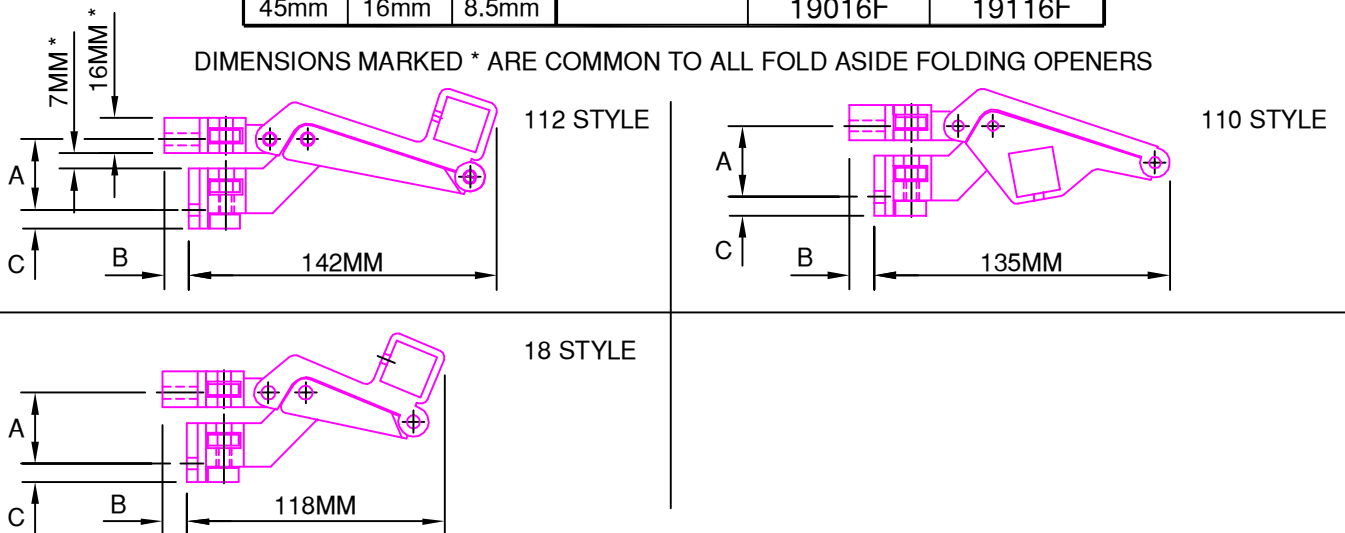

CALDWELL

SOLUTIONS THAT SET NEW STANDARDS

Telephone 024 76437900

FOLD ASIDE FOLDING OPENER MATRIX

DIM A	DIM B	DIM C	FOLDING OPENER STYLE		
			110	112	18
20mm	Flush	13.5mm		11300F	18100F
20mm	5mm	13.5mm		11305F	18105F
20mm	7mm	13.5mm		11307F	18107F
20mm	11mm	13.5mm		11311F	18111F
20mm	16mm	13.5mm		11316F	18116F
25mm	Flush	8.5mm	11000F	11200F	18000F
25mm	5mm	8.5mm	11105F	11205F	18005F
25mm	7mm	8.5mm	11107F	11207F	18007F
25mm	11mm	8.5mm	11111F	11211F	18011F
25mm	16mm	8.5mm	11116F	11216F	18016F
32mm	Flush	8.5mm		11700F	18300F
32mm	5mm	8.5mm		11705F	18305F
32mm	7mm	8.5mm		11707F	18307F
32mm	11mm	8.5mm		11711F	18311F
32mm	16mm	8.5mm		11716F	18316F
45mm	Flush	8.5mm	13100F	13000F	18500F
38mm	5mm	8.5mm	13105F	13005F	18505F
38mm	7mm	8.5mm	13107F	13007F	18507F
38mm	11mm	8.5mm	13111F	13011F	18511F
38mm	16mm	8.5mm	13116F	13016F	18516F
45mm	Flush	8.5mm		19000F	19100F
45mm	5mm	8.5mm		19005F	19105F
45mm	7mm	8.5mm		19007F	19107F
45mm	11mm	8.5mm		19011F	19111F
45mm	16mm	8.5mm		19016F	19116F

DIMENSIONS MARKED * ARE COMMON TO ALL FOLD ASIDE FOLDING OPENERS

All of the information shown on this data sheet was correct at the time of issue. All information however is subject to change and therefore it is advisable to check with Caldwell Hardware to ensure that you have the latest issue level.